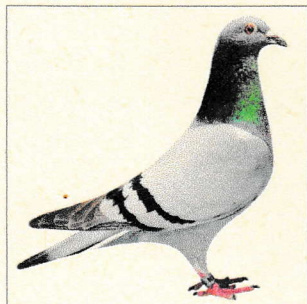

" DI-MARIA " Blue
Daughter " DIEGO " X
" BELLA MARIA "
Gr. Daughter" BROTHER KOLONEL
Gr. Daughter " KAAATJE "
Gr. Daughter " BLUE BLIKSEM "

DIRECT; GABY VANDENABEELE.

♂ **B 07-3008347**
" DIEGO " Blue
3é ORLEANS 1190 pig.
61é BRIVE 6086 pig.
62é NAT. BRIVE 17456 pig.
8é SOUILLAC 1444 pig.
106é SOUILLAC NAT. 7597 pig.
103é NAT. TULLE 5676 pig.
427é NAT. BOURGES 16771 pig.

♀ **B 11-2076125**
" BELLA MARIA " Blue.
Daughter " BLUE BLIKSEM "
Gr. daughter " BLIKSEM "
Inbred " BLIKSEM "

♂ **B 96-3156158**
" BROTHER KOLONEL " Vuilblauw
Son " WITTENBUIK "
Breeder.

♀ **B 00-3195099**
" KAAATJE " Blauw Kweekduivin
2é- Chartres 425 pig.
10é- Blois 372 pig.

♂ **B 09-2100552**
" BLUE BLIKSEM " Blauw
Son " BLAUWE BLIKSEM "
Gr. Son " BLIKSEM "

♀ **B 05-3006565**
" BLAUW DUIVIN " Blue
Daughter " BLIKSEM "
Mother " BALLON "

♂ **B 88-3206112**
" WITTENBUIK " Blauw.

♀ **B 88-3206173**
" PRINSESJE " Vuil blauw.

♂ **B 93-3051184**
" GABY " Blauw.

♀ **B 95-3185530**
" FRANCOISE " Blauw

♂ **B 02-3003886**
" BLAUWE BLIKSEM " Blue

♀ **B 99-6143863**
" VIOLETTA " Blue

♂ **B 983158062**

♀ **B 04-3001535**
" GOED JONG " Geschelpt.